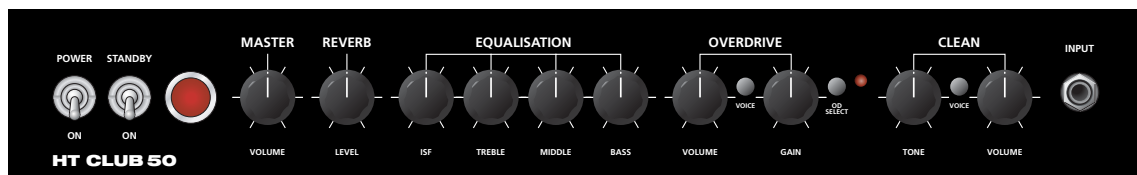

Introducing the new HT Club 50

Building on the success of the multi award winning HT Venue Series, we are pleased to announce the addition of the new HT Club 50 head. This two channel, 50 Watt head is based on the HT Club 40 combo and shares the same front controls and features.

For a limited time this head will also be available to purchase at a special package price when ordered with the matching HTV-412A 4x12 cabinet.

Specification

- 50 Watt valve head
- 2 x ECC83, 2 x EL34 valves
- Two footswitchable channels
- Enhanced tone controls
- Patent-applied-for Infinite Shape Feature (ISF)
- Clean Voice switch
- Overdrive Voice switch
- Master Volume
- Digital reverb with dark /bright switch
- Speaker emulated output
- Effects loop
- 2-way footswitch included

Introducing the dark side of the HT pedal range HT-METAL!

The latest addition to our highly successful range of valve drive pedals delivers 2 channels of ultra high gain metal, guaranteed to lower the tone of the neighbourhood.

Utilising the same housing and unique switching operation as the best-selling HT-DUAL, this new pedal is sure to be a hit.

Specification

- Genuine valve design
- Operates at 300V HT
- Cascaded valve gain stages
- Responds like a valve amp
- 2 channel operation
- Clean, Overdrive & super high gain Lead modes
- Unique switching operation
- Unique enhanced tone controls
- Exclusive Infinite Shape Feature (ISF)
- Fully equipped for stage or studio
- Speaker emulated output
- High integrity buffered bypass
- Power supply included
- Silent switching